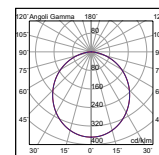

Finiture Finishing

B - bianco white

N - nero black

monoemissione